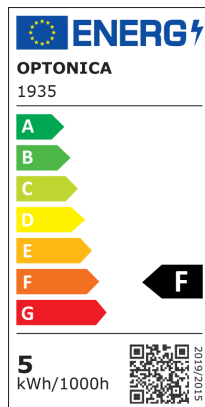

OPTONICA

DATASHEET

Faretto LED GU10 38°

Potenza

5W

Colore della luce

Luce fredda

Stamps

Specifiche tecniche

Brand	Optonica	On/Off Cycles	25 000x
Product Code	SP5-A3	Instant On	0.2s
Socket	GU10	Material	ALU+PC
Power	5W	Operating Frequency	50-60 Hz
Energy Consumption	5 kWh/1000h	Temperature	-20°C / +40°C
Input voltage	AC175-265V	Ra ≥	80
Flux	400 lm	Life span	25 000 Hours
FLUX per watt	80lm/W	Color Code	860
IP	20	Lumen maintenance at end of service life	70%
Dimmable	No	Size of product	57x50 mm
Correlated Color Temperature	6000K	Size of package	60x50x50 mm
Light Color	Luce fredda	Size of Box	530x275x145 mm
Wattage Equivalent	40W	Items per pack	1
EAN Code	3800156619357	Items per box	100
Energy Efficiency Label	F	Gross weight	0,040 kg
Beam angle	38°	Net weight	0,030 kg
Power Factor	0.5	Warranty	2 Years
Power LED	5W		