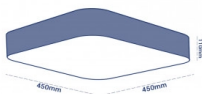

OPTONICA

Plafoniera LED EPISTAR5630 Bianco Sabbioso

Potenza **Colore della luce**

• 38W

Luce calda

Stamps

Specifiche tecniche

Numero di catalogo	2297
Brand	Optonica
Product Code	DL38-A1
Power	38W
Energy Consumption	38 kWh/1000h
Input voltage	AC175-240V
Flux	1900lm
FLUX per watt	50lm/W
IP	20
Dimmable	No
Correlated Color Temperature	3000K
Light Color	Luce calda
EAN Code	3800156622975
Energy Efficiency Label	G
Beam angle	120°
Power Factor	0.95

On/Off Cycles	25 000x
Instant On	0.1s
Material	ALU+PC
Operating Frequency	50-60 Hz
Temperature	-20°C / +40°C
Ra ≥	80
Life span	25 000 Hours
Color Code	830
Body Color	White
Lumen maintenance at end of service life	70%
Size of product	450x450x110 mm
Items per pack	1
Items per box	1
Gross weight	4,600 kg
Net weight	3,800 kg
Warranty	3 Years