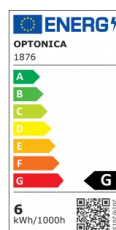

OPTONICA

Lampadina LED E27 R63

Potenza **Colore della luce**

• 6W

Luce fredda

Stamps

Specifiche tecniche

Numero di catalogo	1876
Brand	Optonica
Product Code	SP6-A8
Socket	E27
Power	6W
Energy Consumption	6 kWh/1000h
Input voltage	AC175-265V
Flux	480 lm
FLUX per watt	80lm/W
IP	20
Dimmable	No
Correlated Color Temperature	6000K
Light Color	Luce fredda
Wattage Equivalent	36W
EAN Code	3800156618763
Energy Efficiency Label	G

Beam angle	200°
Power Factor	0.5
On/Off Cycles	25 000x
Instant On	0.1s
Material	ALU+PC
Operating Frequency	50-60 Hz
Temperature	-20°C / +40°C
Life span	25 000 Hours
Color Code	860
Body Color	White
Lumen maintenance at end of service life	70%
Size of product	φ63x100 mm
Size of package	115x70x70 mm
Size of Box	340x230x660 mm
Items per pack	1
Items per box	100
Color Of The Shell	White
Gross weight	0,070 kg