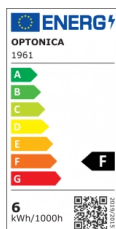

OPTONICA

Faretto LED GU10 50° COB Bianco

Potenza **Colore della luce**

• 6W

Luce naturale

Stamps

Specifiche tecniche

Numero di catalogo	1961
Brand	Optonica
Product Code	SP6-A4
Socket	GU10
Power	6W
Energy Consumption	6 kWh/1000h
Input voltage	AC220-240V
Flux	480 lm
FLUX per watt	80lm/W
IP	20
Dimmable	No
Correlated Color Temperature	4500K
Light Color	Luce naturale
Wattage Equivalent	35W
EAN Code	3800156619616
Energy Efficiency Label	F

Beam angle	50°
Power Factor	0.5
On/Off Cycles	25 000x
Instant On	0.1s
Material	ALU+PC
Operating Frequency	50-60 Hz
Temperature	-20°C / +40°C
Life span	25 000 Hours
Color Code	845
LED Type	COB
Lumen maintenance at end of service life	70%
Size of product	φ50x60 mm
Size of package	70x55x55 mm
Items per pack	1
Items per box	100
Color Of The Shell	White
Gross weight	0,060 kg
Net weight	0,050 kg