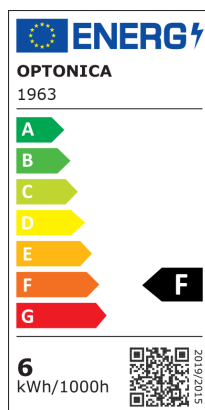

LED žarulja GU10 50° COB prigušiva

Snaga

6W

Svijetla boja

White light

Stamps

Tehnička specifikacija

Brand	Optonica	On/Off Cycles	25 000x
Product Code	SP6-A5	Instant On	0.1s
Socket	GU10	Material	ALU+PC
Power	6W	Operating Frequency	50-60 Hz
Energy Consumption	6 kWh/m /1000h	Temperature	-20°C / +40°C
Input voltage	AC220-240V	Life span	25 000 Hours
Flux	480 lm	Color Code	860
FLUX per watt	80lm/W	Body Color	White
IP	20	Lumen maintenance at end of service life	70%
Dimmable	Yes	Size of product	φ50x60 mm
Correlated Color Temperature	6000K	Size of package	70x55x55 mm
Light Color	White light	Size of Box	270x270x280 mm
Wattage Equivalent	35W	Items per pack	1
EAN Code	3800156619630	Items per box	100
Energy Efficiency Label	F	Gross weight	0,054 kg
Beam angle	50°	Net weight	0,043 kg
Power Factor	0.5	Warranty	5 Years