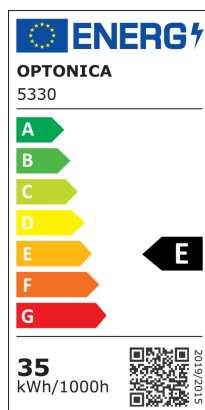

LED 4 vezetékes sínvilágítás fekete test

Putere

35W

Culoare deschisă

Stamps

Specificatii tehnice

Brand	Optonica	Material	Aluminium
Product Code	FL35-A1	Operating Frequency	50-60 Hz
Power	35W	Temperature	-20°C / +40°C
Energy Consumption	35 kWh/1000h	Ra ≥	90
Input voltage	AC220V	Color Code	850
Flux	3850 lm	Body Color	Black
FLUX per watt	110lm/W	Mount Type	4 Wire Track System
IP	20	Lumen maintenance at end of service life	70%
Dimmable	No	Size of product	90x200x200 mm
Correlated Color Temperature	5000K	Size of package	235x235x125 mm
Light Color	White light	Size of Box	490x490x400 mm
Wattage Equivalent	257W	Items per pack	1
EAN Code	3800156653306	Items per box	12
Energy Efficiency Label	E	Color Of The Shell	Black
Beam angle	24°	Gross weight	1,451 kg
Power Factor	0.95	Net weight	1,284 kg
On/Off Cycles	25 000x	Warranty	3 Years
Instant On	0.1s		