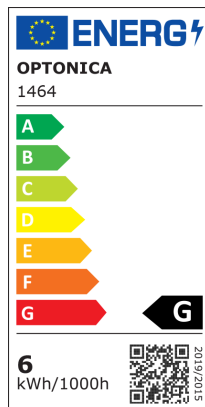

LED Крушка E14 Димируема

Мощност

6W

Цвят на светлината

Бяла
светлина

Stamps

Техническа Спецификация

Brand	Optonica	On/Off Cycles	25 000x
Product Code	SP6-A9	Instant On	0.2s
Socket	E14	Material	ALU+PC
Power	6W	Operating Frequency	50-60 Hz
Energy Consumption	6 kWh/1000h	Temperature	-20°C / +40°C
Input voltage	AC175-265V	Ra ≥	80
Flux	480 lm	Life span	25 000 Hours
FLUX per watt	80lm/W	Color Code	860
IP	20	Lumen maintenance at end of service life	70%
Dimmable	Yes	Size of product	100x37 mm
Correlated Color Temperature	6000K	Size of package	110x37x37 mm
Light Color	Бяла светлина	Size of Box	405x210x235 mm
Wattage Equivalent	48W	Items per pack	1
EAN Code	3800156614642	Items per box	100
Energy Efficiency Label	G	Gross weight	0,030 kg
Beam angle	240°	Net weight	0,022 kg
Power Factor	0.5	Warranty	2 Years
Power LED	6W		