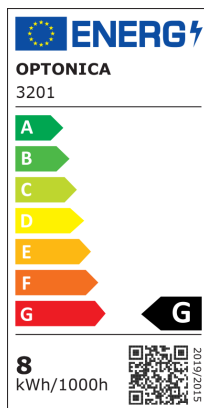

### LED COB Downlight kerek 60°-os elforgatható LED COB Downlight

Putere

8W

Culoare deschisă

White light

Stamps

RoHS

-80

## Specificatii tehnice

<b>Brand</b>	Optonica	<b>Instant On</b>	0.1s
<b>Product Code</b>	CB8-A1	<b>Material</b>	Aluminium
<b>Power</b>	8W	<b>Operating Frequency</b>	50-60 Hz
<b>Energy Consumption</b>	8 kWh/1000h	<b>Temperature</b>	-20°C / +40°C
<b>Input voltage</b>	AC175-265V	<b>Ra ≥</b>	80
<b>Flux</b>	560 lm	<b>Life span</b>	25 000 Hours
<b>FLUX per watt</b>	70lm/W	<b>Color Code</b>	860
<b>IP</b>	20	<b>LED Type</b>	COB
<b>Dimmable</b>	No	<b>Lumen maintenance at end of service life</b>	70%
<b>Correlated Color Temperature</b>	6000K	<b>Size of product</b>	φ95x55 mm
<b>Light Color</b>	White light	<b>Size of package</b>	100x100x70 mm
<b>Wattage Equivalent</b>	64W	<b>Size of Box</b>	370x220x320 mm
<b>EAN Code</b>	3800156632011	<b>Items per pack</b>	1
<b>Energy Efficiency Label</b>	G	<b>Items per box</b>	30
<b>Beam angle</b>	60°	<b>Gross weight</b>	0,238 kg
<b>Hole Size</b>	φ75 mm	<b>Net weight</b>	0,200 kg
<b>Power Factor</b>	0.5	<b>Warranty</b>	2 Years