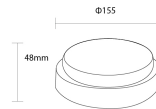

LED felszíni kerek panel

Putere

8W

Culoare deschisă

White light

Stamps

RoHS

-80

Specificatii tehnice

Brand	Optonica	Instant On	0.1s
Product Code	DL8-A1	Material	PC+ABS
Power	8W	Operating Frequency	50-60 Hz
Energy Consumption	8 kWh/1000h	Temperature	-20°C / +40°C
Input voltage	AC180-265V	Ra ≥	80
Flux	640 lm	Life span	25 000 Hours
FLUX per watt	80lm/W	Color Code	860
IP	65	Lumen maintenance at end of service life	70%
Dimmable	No	Size of product	φ155x48 mm
Correlated Color Temperature	6000K	Size of package	160x160x55 mm
Light Color	White light	Size of Box	600x185x350 mm
Wattage Equivalent	64W	Items per pack	1
EAN Code	3800156622807	Items per box	20
Energy Efficiency Label	F	Gross weight	0,275 kg
Beam angle	120°	Net weight	0,2218 kg
Power Factor	0.5	Warranty	2 Years
On/Off Cycles	25 000x		