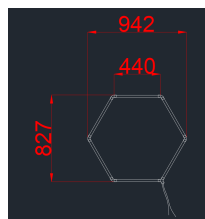

Set Luci Esagonali 1HEX 42W con Accessori 3CCT

Potenza

42 W

Colore della luce

3CCT

Stamps

Specifiche tecniche

Brand	Optonica	On/Off Cycles	25 000x
Product Code	HE1-A1	Instant On	0.1s
Power	42 W	Material	Plastic
Energy Consumption	42 kWh/1000h	Operating Frequency	50-60 Hz
Input voltage	AC165-265V	Temperature	-20°C / +40°C
Flux	5040lm	Ra ≥	80
FLUX per watt	120lm/W	Life span	25 000 Hours
IP	20	Lumen maintenance at end of service life	70%
Dimmable	No	Size of product	790x920 mm
Correlated Color Temperature	3000K/4000K/6000K	Size of package	460x150x115mm
Light Color	3CCT	Items per pack	1
EAN Code	3801057168319	Items per box	1
Energy Efficiency Label	E	Warranty	2 Years
Beam angle	180°		