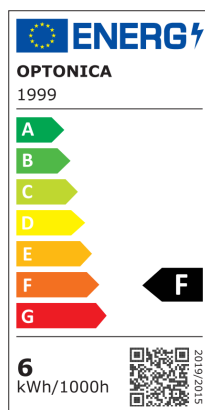

OPTONICA

DATASHEET

LED Spot GU10 6W 50° COB

Putere

6W

Culoare deschisă

Stamps

Specificatii tehnice

Brand	Optonica	On/Off Cycles	25 000x
Product Code	SP6-A4	Instant On	0.1s
Power	6W	Material	Aluminium
Energy Consumption	6 kWh/1000h	Operating Frequency	50-60 Hz
Input voltage	AC220-240V	Temperature	-20°C / +40°C
Flux	480 lm	Ra ≥	80
FLUX per watt	80 lm/W	Life span	25 000 Hours
IP	20	Lumen maintenance at end of service life	70%
Dimmable	No	Size of product	φ50x55 mm
Correlated Color Temperature	2700K	Size of package	50x50x65mm
Light Color	Warm white	Size of Box	270x270x280 mm
EAN Code	3800156619999	Items per pack	1
Energy Efficiency Label	F	Items per box	100
Beam angle	50°	Warranty	2 Years