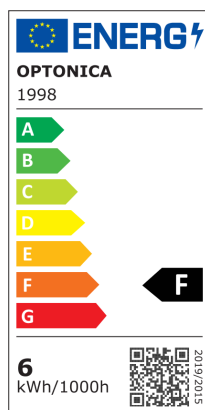

### LED Spot GU10 6W 50° COB

Putere

6W

Culoare deschisă

Neutral white

Stamps

## Specificatii tehnice

Brand	Optonica	On/Off Cycles	25 000x
Product Code	SP6-A4	Instant On	0.1s
Power	6W	Material	Aluminium
Energy Consumption	6 kWh/1000h	Operating Frequency	50-60 Hz
Input voltage	AC220-240V	Temperature	-20°C / +40°C
Flux	480 lm	Ra ≥	80
FLUX per watt	80 lm/W	Life span	25 000 Hours
IP	20	Lumen maintenance at end of service life	70%
Dimmable	No	Size of product	φ50x55 mm
Correlated Color Temperature	4000K	Size of package	50x50x65mm
Light Color	Neutral white	Size of Box	270x270x280 mm
EAN Code	3800156619982	Items per pack	1
Energy Efficiency Label	F	Items per box	100
Beam angle	50°	Warranty	2 Years