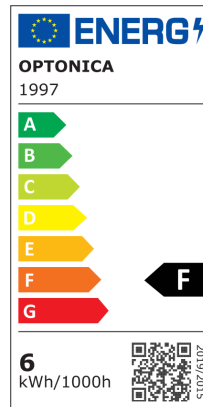

OPTONICA

DATASHEET

LED Spot GU10 6W 50° COB

Putere

6W

Culoare deschisă

Stamps

RoHS

-80

Specificatii tehnice

Brand	Optonica	On/Off Cycles	25 000x
Product Code	SP6-A4	Instant On	0.1s
Power	6W	Material	Aluminium
Energy Consumption	6 kWh/1000h	Operating Frequency	50-60 Hz
Input voltage	AC220-240V	Temperature	-20°C / +40°C
Flux	480 lm	Ra ≥	80
FLUX per watt	80 lm/W	Life span	25 000 Hours
IP	20	Lumen maintenance at end of service life	70%
Dimmable	No	Size of product	φ50x55 mm
Correlated Color Temperature	6000K	Size of package	50x50x65mm
Light Color	White light	Size of Box	270x270x280 mm
EAN Code	3800156619975	Items per pack	1
Energy Efficiency Label	F	Items per box	100
Beam angle	50°	Warranty	2 Years