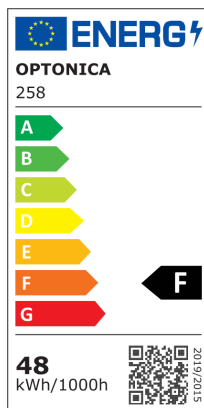

LED állólámpa 40W + 8W, fekete színű, RGB + CCT, távirányítóval

Putere

48W

Culoare deschisă

RGB + CCT

Stamps

RoHS

-80

Specificatii tehnice

Brand	Optonica	Instant On	< 1s
Product Code	C1-A1	Material	ABS+PS+IRON
Power	48W	Operating Frequency	50-60 Hz
Energy Consumption	48 kWh/1000h	Temperature	-20°C / +40°C
Input voltage	AC220-240V	Ra ≥	90
Flux	4320 lm	Life span	35 000 Hours
FLUX per watt	90 lm/W	Body Color	Black
IP	40	Lumen maintenance at end of service life	70%
Dimmable	Yes	Size of product	385x2000mm
Correlated Color Temperature	3000/4000/6000/RGB	Size of package	440x130x440 mm
Light Color	RGB + CCT	Size of Box	450x275x460 mm
EAN Code	3800156602588	Items per pack	1
Energy Efficiency Label	F	Items per box	2
Beam angle	150°	Others	Magnetic Remote Controls
On/Off Cycles	35 000x	Warranty	3 Years