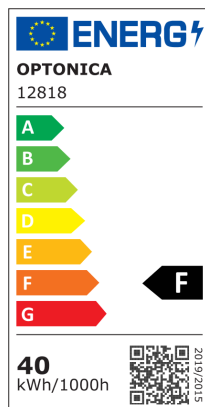

LED mennyezeti lámpa 40W + RGB 10W, fehér színű, 3 CCT, memória funkcióval, távirányítóval

Putere

40W

Culoare deschisă

Stamps

Specificatii tehnice

Brand	Optonica	Instant On	< 1s
Product Code	PD40-A7	Material	metal+plastic
Power	40W	Temperature	-20°C / +40°C
Energy Consumption	40 kWh/1000h	Ra ≥	80
Input voltage	AC220-240V	Life span	25 000 Hours
Flux	3000lm	Body Color	White
FLUX per watt	75 lm/W	Lumen maintenance at end of service life	70%
IP	20	Size of product	∅ 500x70mm
Dimmable	Yes	Size of package	520x520x75 mm
Correlated Color Temperature	3000K-6000K	Size of Box	540x320x540
Light Color	RGB + CCT	Items per pack	1
EAN Code	3801057128184	Items per box	4
Energy Efficiency Label	F	Remote Control	Yes
Beam angle	120°	Others	Memory function
On/Off Cycles	25 000x	Warranty	2 Years