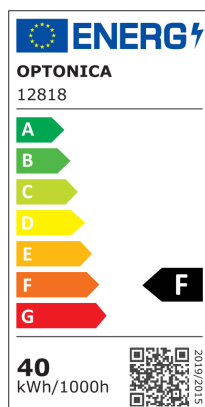

Plafoniera LED 40W + RGB 10W bianca 3CCT con memoria + telecomando

Potenza

40W

Colore della luce

Stamps

Specifiche tecniche

Brand	Optonica	Instant On	< 1s
Product Code	PD40-A7	Material	metal+plastic
Power	40W	Temperature	-20°C / +40°C
Energy Consumption	40 kWh/1000h	Ra ≥	80
Input voltage	AC220-240V	Life span	25 000 Hours
Flux	3000lm	Body Color	White
FLUX per watt	75 lm/W	Lumen maintenance at end of service life	70%
IP	20	Size of product	∅ 500x70mm
Dimmable	Yes	Size of package	520x520x75 mm
Correlated Color Temperature	3000K-6000K	Size of Box	540x320x540
Light Color	RGB + CCT	Items per pack	1
EAN Code	3801057128184	Items per box	4
Energy Efficiency Label	F	Remote Control	Yes
Beam angle	120°	Others	Memory function
On/Off Cycles	25 000x	Warranty	2 Years