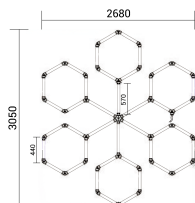

Hexagon LED lámpa szett, 6 elem, 306W, tartozékokkal

Putere

306 W

Culoare deschisă

White light

Stamps

RoHS

-80

Specificatii tehnice

Brand	Optonica	On/Off Cycles	25 000x
Product Code	HE1-A1	Instant On	0.1s
Power	306 W	Material	PC/ABS
Energy Consumption	306 kWh/1000h	Operating Frequency	50-60 Hz
Input voltage	AC165-265V	Temperature	-20°C / +40°C
Flux	36720 lm	Ra ≥	80
FLUX per watt	120lm/W	Life span	25 000 Hours
IP	20	Body Color	White
Dimmable	No	Lumen maintenance at end of service life	70%
Correlated Color Temperature	6000K	Size of product	2680x3050mm
Light Color	White light	Size of Box	595x350x180mm
EAN Code	3801057168241	Items per pack	1
Energy Efficiency Label	E	Items per box	1
Beam angle	180°	Warranty	2 Years