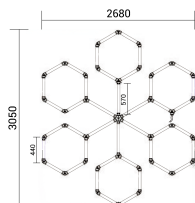

Hexagon LED lámpa szett, 6 elem, 306W, tartozékokkal

Putere

306 W

Stamps

RoHS

-80

Culoare deschisă

White light

Specificatii tehnice

Brand	Optonica	On/Off Cycles	25 000x
Product Code	HE1-A1	Instant On	0.1s
Power	306 W	Material	PC/ABS
Energy Consumption	306 kWh/1000h	Operating Frequency	50-60 Hz
Input voltage	AC165-265V	Temperature	-20°C / +40°C
Flux	36720 lm	Ra ≥	80
FLUX per watt	120lm/W	Life span	25 000 Hours
IP	20	Body Color	White
Dimmable	No	Lumen maintenance at end of service life	70%
Correlated Color Temperature	6000K	Size of product	2680x3050mm
Light Color	White light	Size of Box	595x350x180mm
EAN Code	3801057168241	Items per pack	1
Energy Efficiency Label	E	Items per box	1
Beam angle	180°	Warranty	2 Years