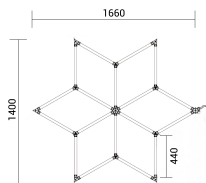

Hexagon LED lámpa szett, 6 elem, 126W, tartozékokkal

Putere

126W

Culoare deschisă

White light

Stamps

RoHS

-80

Specificatii tehnice

Brand	Optonica	On/Off Cycles	25 000x
Product Code	HE1-A1	Instant On	0.1s
Power	126W	Material	PC/ABS
Energy Consumption	126 kWh/1000h	Operating Frequency	50-60 Hz
Input voltage	AC165-265V	Temperature	-20°C / +40°C
Flux	15120 lm	Ra ≥	80
FLUX per watt	120lm/W	Life span	25 000 Hours
IP	20	Body Color	White
Dimmable	No	Lumen maintenance at end of service life	70%
Correlated Color Temperature	6000K	Size of product	1660x1400mm
Light Color	White light	Size of Box	465x180x160mm
EAN Code	3801057168210	Items per pack	1
Energy Efficiency Label	E	Items per box	1
Beam angle	180°	Warranty	2 Years