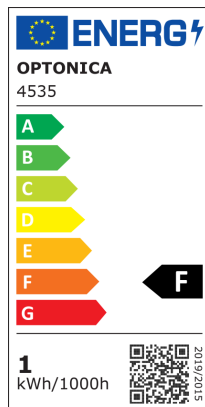

LED modul 3 3014

Putere

0.36W

Culoare deschisă

Stamps

Specificatii tehnice

Brand	Optonica	On/Off Cycles	25 000x
Product Code	MO3014-A1	Instant On	0.2s
Power	0.36W	Material	Thermoplastic
Energy Consumption	0.36 kWh/1000h	Operating Frequency	50-60 Hz
Input voltage	DC12V	Temperature	-20°C / +40°C
Flux	30 lm	Ra ≥	80
FLUX per watt	80lm/W	Life span	25 000 Hours
IP	65	LED Type	SMD
Dimmable	No	Lumen maintenance at end of service life	70%
Light Color	Green	Size of product	8 mm x 18 mm
EAN Code	3800156645356	Items per pack	20
Energy Efficiency Label	F	Gross weight	0,020 kg
Beam angle	120°	Net weight	0,018 kg
Power Factor	0.5	Warranty	3 Years