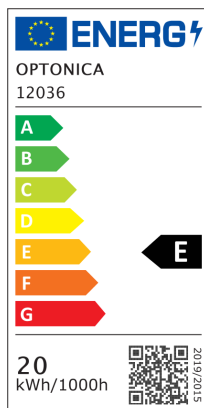

### LED COB Downlight 20W CCT KÖRÖS FEHÉR - BRIDGELUX

Putere

20W

Culoare deschisă

CCT

Stamps

RoHS

-80

## Specificatii tehnice

Brand	Optonica	On/Off Cycles	25 000x
Product Code	CB20-A5	Instant On	0.1s
Power	20W	Material	Aluminium
Energy Consumption	20 kWh/1000h	Operating Frequency	50-60 Hz
Input voltage	AC85-265V	Temperature	-20°C / +40°C
Flux	2000 lm	Ra ≥	90
FLUX per watt	100 lm/W	Life span	25 000 Hours
IP	20	Lumen maintenance at end of service life	70%
Dimmable	No	Size of product	Φ135x54 mm
Correlated Color Temperature	3000K/4000K/6000K	Size of package	160x145x60 mm
Light Color	CCT	Items per pack	1
EAN Code	3801057120362	Items per box	20
Energy Efficiency Label	E	Color Of The Shell	White
Beam angle	24°	Warranty	2 Years
Hole Size	Φ115 mm		