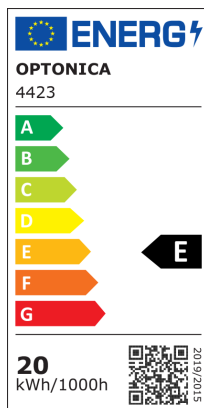

LED traka 2835 24V nevodootporna 100lm/W 3 godine jamstva

Snaga

20W/m

Svijetla boja

 Warm white

Stamps

Tehnička specifikacija

Brand	Optonica	Instant On	0.2s
Product Code	ST2835-A4	Material	Flex PCB
Power	20W/m	Operating Frequency	50-60 Hz
Energy Consumption	20 kWh/m /1000h	Temperature	-20°C / +40°C
Input voltage	DC24V	Ra ≥	80
Flux	2100 lm/m	Life span	25 000 Hours
IP	20	Color Code	828
Dimmable	Yes	LED Type	SMD
Correlated Color Temperature	2800K	LEDs/m	196
Light Color	Warm white	Roll	5 m
EAN Code	3800156644236	Lumen maintenance at end of service life	70%
Energy Efficiency Label	E	Size of product	10 x 2mm
Beam angle	120°	Gross weight	0,140 kg
Power Factor	0.5	Net weight	0,017 kg
On/Off Cycles	25 000x	Warranty	3 Years