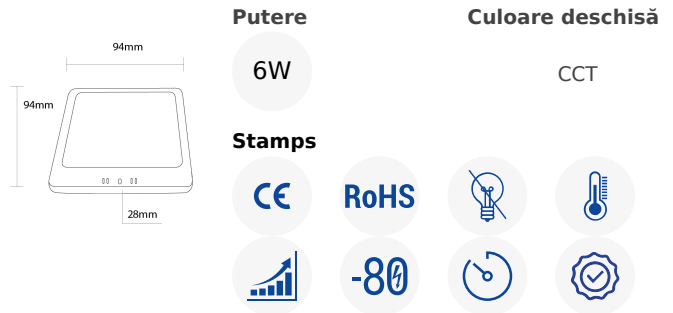

Image not found or type unknown

6W LED felszíni panel négyzet 3CCT fekete

Specificatii tehnice

Brand	Optonica	On/Off Cycles	25 000x
Product Code	DL6-B1	Instant On	0.1s
Power	6W	Material	Aluminium
Energy Consumption	6 kWh/1000h	Operating Frequency	50-60 Hz
Input voltage	AC85-265V	Temperature	-20°C / +40°C
Flux	420lm	Ra ≥	80
FLUX per watt	70lm/W	Life span	25 000 Hours
IP	20	Lumen maintenance at end of service life	70%
Dimmable	No	Size of product	94x94x28mm
Correlated Color Temperature	3000K/4000K/6000K	Size of package	116x30x116 mm
Light Color	CCT	Items per pack	1
EAN Code	3801057129334	Items per box	100
Energy Efficiency Label	G	Warranty	2 Years
Beam angle	120°		