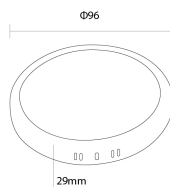

6W LED felszíni panel kerek 3CCT fekete

Putere

6W

Culoare deschisă

CCT

Stamps

CE

RoHS

-80

Specificatii tehnice

Brand	Optonica	On/Off Cycles	25 000x
Product Code	DL6-B1	Instant On	0.1s
Power	6W	Material	Aluminium
Energy Consumption	6 kWh/1000h	Operating Frequency	50-60 Hz
Input voltage	AC85-265V	Temperature	-20°C / +40°C
Flux	420lm	Ra ≥	80
FLUX per watt	70lm/W	Life span	25 000 Hours
IP	20	Lumen maintenance at end of service life	70%
Dimmable	No	Size of product	Φ96x29mm
Correlated Color Temperature	3000K/4000K/6000K	Size of package	116x30x116 mm
Light Color	CCT	Items per pack	1
EAN Code	3801057129297	Items per box	100
Energy Efficiency Label	G	Warranty	2 Years
Beam angle	120°		