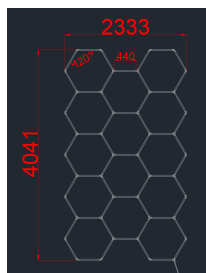

Hatszögletű SET lámpák 14HEXS 456W tartozékokkal

Putere

456W

Culoare deschisă

White light

Stamps

RoHS

-80

Specificatii tehnice

Brand	Optonica	On/Off Cycles	25 000x
Product Code	HE1-A1	Instant On	0.1s
Power	456W	Operating Frequency	50-60 Hz
Energy Consumption	456 kWh/1000h	Temperature	-20°C / +40°C
Input voltage	AC165-265V	Ra ≥	80
Flux	54720lm	Life span	25 000 Hours
FLUX per watt	120lm/W	Lumen maintenance at end of service life	70%
IP	20	Size of product	2430x4835 mm
Dimmable	No	Size of Box	460x230x310mm
Correlated Color Temperature	6000K	Items per pack	1
Light Color	White light	Items per box	1
EAN Code	3801057168050	Material	PC
Energy Efficiency Label	E	Warranty	2 Years
Beam angle	180°		