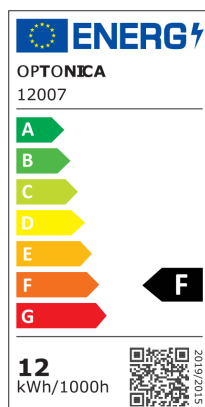

LED Downlight felszíni szerelés 12W fehér 4000K BRIDGELUX-CHIP ÁLLÍTHATÓ

Putere

12W

Culoare deschisă

Stamps

Specificatii tehnice

Brand	Optonica	On/Off Cycles	25 000x
Product Code	OT1-A2	Instant On	0.1s
Power	12W	Material	Aluminium
Energy Consumption	12 kWh/1000h	Operating Frequency	50-60 Hz
Input voltage	AC220-240V	Temperature	-20°C / +40°C
Flux	960lm	Ra ≥	80
FLUX per watt	80lm/W	Life span	25 000 Hours
IP	20	Lumen maintenance at end of service life	70%
Dimmable	No	Size of product	φ100x105mm
Correlated Color Temperature	4000K	Size of package	105x105x115mm
Light Color	Neutral white	Items per pack	1
EAN Code	3801057120072	Items per box	30
Energy Efficiency Label	F	Color Of The Shell	White
Beam angle	24°	Warranty	2 Years