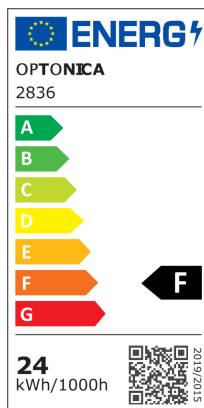

### LED stropna svjetiljka 24W CCT DIP- prekidač IP20 zvjezdani poklopac

Snaga

24W

Svijetla boja

CCT

Stamps

RoHS

-80

## Tehnička specifikacija

Brand	Optonica	On/Off Cycles	25 000x
Product Code	DL24-B1	Operating Frequency	50-60 Hz
Power	24W	Temperature	-20°C / +40°C
Energy Consumption	24 kWh/1000h	Ra ≥	80
Input voltage	AC220-240V	Life span	25 000 Hours
Flux	1990 Lm	Lumen maintenance at end of service life	70%
FLUX per watt	83lm/W	Size of product	φ385x60mm
IP	20	Size of package	395x70x395mm
Dimmable	No	Size of Box	720x415x415mm
Correlated Color Temperature	3000K/4000K/6000K	Items per pack	1
Light Color	CCT	Items per box	10
EAN Code	3800156628366	Material	Plastic+ALU
Energy Efficiency Label	F	Color	Dotty Sparkle
Beam angle	120°	Warranty	2 Years