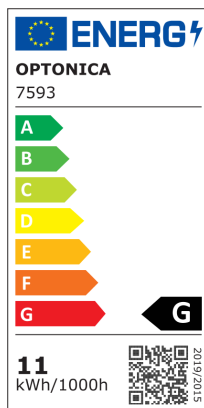

### LED fali lámpa 11W IP20 ON/OFF - kapcsolóval + USB Fekete 3000K

Putere

11W

Culoare deschisă

Warm white

Stamps

RoHS

-80

## Specificatii tehnice

Brand	Optonica	On/Off Cycles	25 000x
Product Code	WL11-A6	Instant On	0.1s
Power	11W	Operating Frequency	50-60 Hz
Energy Consumption	11 kWh/1000h	Temperature	-20°C / +40°C
Input voltage	AC220-240V	Ra ≥	80
Flux	700 lm	Life span	25 000 Hours
FLUX per watt	64lm/W	Body Color	Black
IP	20	Lumen maintenance at end of service life	70%
Dimmable	No	Size of product	81x353x120 mm
Correlated Color Temperature	3000K	Size of Box	85x85x360mm
Light Color	Warm white	Items per pack	1
EAN Code	3800156675933	Items per box	20
Energy Efficiency Label	G	Material	ALU + PC
Beam angle	280°	Warranty	2 Years