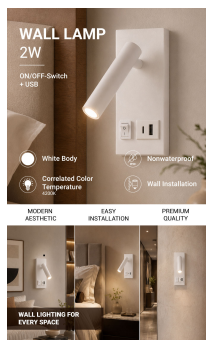

LED-es szekrényvilágítás 2W IP20 ON/OFF - kapcsolóval + USB Fehér 4200K

Putere

2W

Culoare deschisă

Neutral white

Stamps

Specificatii tehnice

Brand	Optonica	Instant On	0.1s
Product Code	WL2-A6	Material	ALU+Iron
Power	2W	Operating Frequency	50-60 Hz
Energy Consumption	2 kWh/1000h	Temperature	-20°C / +40°C
Input voltage	AC220-240V	Ra ≥	80
Flux	140 lm	Life span	25 000 Hours
FLUX per watt	70lm/W	Body Color	White
IP	20	Mount Type	Wall Installation
Dimmable	No	Lumen maintenance at end of service life	70%
Correlated Color Temperature	4200K	Size of product	φ60x140mm
Light Color	Neutral white	Size of package	65x75x130mm
Wattage Equivalent	10W	Items per pack	1
EAN Code	3800156675926	Items per box	50
Energy Efficiency Label	G	Color Of The Shell	White
Beam angle	38°	Warranty	2 Years
On/Off Cycles	25 000x		