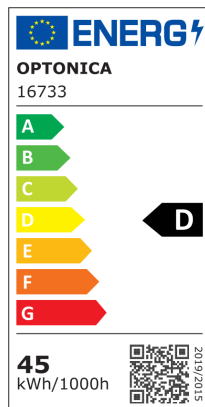

LED cijevna svjetiljka 45W 150cm IP20 - CCT

Vlast

45W

Svijetla boja

CCT

Stamps

Tehnička specifikacija

Brand	Optonica	Instant On	0.1s
Product Code	OT50-B1	Operating Frequency	50-60 Hz
Power	45W	Temperature	-20°C / +40°C
Energy Consumption	45 kWh/1000h	Ra ≥	80
Input voltage	AC220-240V	Life span	25 000 Hours
Flux	6000 lm	Body Color	White
FLUX per watt	120lm/W	Lumen maintenance at end of service life	70%
IP	20	Size of product	1500x75x28mm
Correlated Color Temperature	3000K/4000K/6000K	Size of package	1550x80x35mm
Light Color	CCT	Items per pack	1
EAN Code	3801057167336	Items per box	36
Energy Efficiency Label	D	Material	PC+Glass
Beam angle	120°	Warranty	2 Years
On/Off Cycles	25 000x		