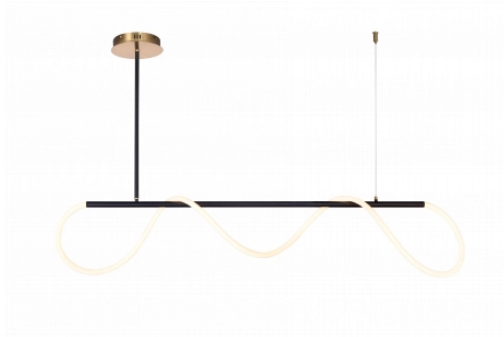

OPTONICA

DATASHEET

LED mennyezeti lámpa 36W fekete

Putere

36W

Culoare deschisă

Warm white

Stamps

RoHS

-80

Specificatii tehnice

Brand	Optonica	Energy Efficiency Label	G
Product Code	PD36-A4	Beam angle	180°
Power	36W	On/Off Cycles	25 000x
Energy Consumption	36 kWh/1000h	Instant On	0.1s
Input voltage	AC175-265V	Material	ALU+ACRYLIC
Flux	2880lm	Operating Frequency	50-60 Hz
FLUX per watt	80lm/W	Life span	25 000 Hours
IP	20	Lumen maintenance at end of service life	70%
Dimmable	No	Size of product	1000x900mm
Correlated Color Temperature	3000K	Items per box	1
Light Color	Warm white	Color Of The Shell	Black
EAN Code	3801057190716	Warranty	2 Years