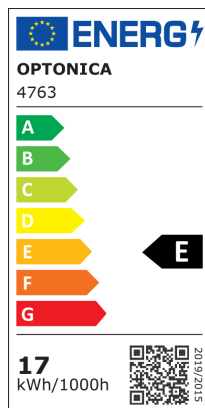

LED szalag 2835 nem vízálló professzionális kiadás

Putere

16.5W/m

Culoare deschisă

Stamps

Specificatii tehnice

Brand	Optonica	On/Off Cycles	25 000x
Product Code	ST2835-A1	Instant On	0.2s
Power	16.5W/m	Material	Flex PCB
Energy Consumption	16.5/m kWh/1000h	Operating Frequency	50-60 Hz
Input voltage	DC12V	Temperature	-20°C / +40°C
Flux	1700 lm/m	Ra ≥	80
IP	20	Life span	25 000 Hours
Dimmable	Yes	LED Type	SMD
Correlated Color Temperature	2700K	LEDs/m	204
Light Color	Warm white	Roll	5 m
EAN Code	3800156647633	Lumen maintenance at end of service life	70%
Energy Efficiency Label	E	Gross weight	0,106 kg
Beam angle	120°	Net weight	0,091 kg
Power Factor	0.5	Warranty	2 Years