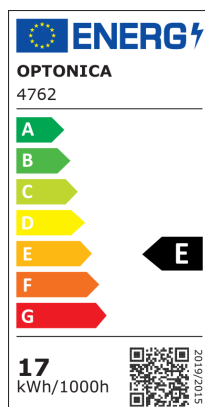

LED szalag 2835 nem vízálló professzionális kiadás

Putere

16.5W/m

Culoare deschisă

Stamps

Specificatii tehnice

Brand	Optonica	On/Off Cycles	25 000x
Product Code	ST2835-A1	Instant On	0.2s
Power	16.5W/m	Material	Flex PCB
Energy Consumption	16.5/m kWh/1000h	Operating Frequency	50-60 Hz
Input voltage	DC12V	Temperature	-20°C / +40°C
Flux	1700 lm/m	Ra ≥	80
IP	20	Life span	25 000 Hours
Dimmable	Yes	LED Type	SMD
Correlated Color Temperature	4200K	LEDs/m	204
Light Color	Neutral white	Roll	5 m
EAN Code	3800156647626	Lumen maintenance at end of service life	70%
Energy Efficiency Label	E	Gross weight	0,106 kg
Beam angle	120°	Net weight	0,091 kg
Power Factor	0.5	Warranty	2 Years