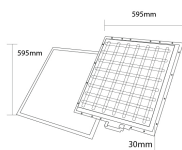

LED háttérvilágítású panel 36W 60x60 UGR<19 UGR<19 meghajtóval (MOQ 10pcs/BOX)

Putere

36W

Culoare deschisă

White light

Stamps

Specificatii tehnice

Brand	Optonica	On/Off Cycles	25 000x
Product Code	DL36-A7	Instant On	0.1s
Power	36W	Material	Aluminium
Energy Consumption	36 kWh/1000h	Operating Frequency	50-60 Hz
Input voltage	AC220-240V	Temperature	-20°C / +40°C
Flux	4320 lm	Ra ≥	80
FLUX per watt	120lm/W	Life span	25 000 Hours
IP	20	Body Color	White
Dimmable	No	Lumen maintenance at end of service life	70%
Correlated Color Temperature	6000K	Size of product	595x595x30mm
Light Color	White light	Size of package	615x360x615mm
Wattage Equivalent	313W	Items per pack	NO BOX
EAN Code	3801057127774	Items per box	10
Energy Efficiency Label	D	Warranty	2 Years
Beam angle	120°		