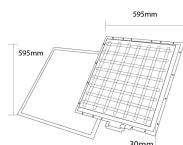

LED háttérvilágítású panel 36W 60x60 60W meghajtóval (MOQ 10pcs/BOX)

Putere

36W

Culoare deschisă

White light

Stamps

Specificatii tehnice

Brand	Optonica	On/Off Cycles	25 000x
Product Code	DL36-A7	Instant On	0.1s
Power	36W	Material	Aluminium
Energy Consumption	36 kWh/1000h	Operating Frequency	50-60 Hz
Input voltage	AC220-240V	Temperature	-20°C / +40°C
Flux	4320 lm	Ra ≥	80
FLUX per watt	120lm/W	Life span	25 000 Hours
IP	20	Body Color	White
Dimmable	No	Lumen maintenance at end of service life	70%
Correlated Color Temperature	6000K	Size of product	595x595x30mm
Light Color	White light	Size of package	615x360x615mm
Wattage Equivalent	313W	Items per pack	NO BOX
EAN Code	3801057127712	Items per box	10
Energy Efficiency Label	D	Warranty	2 Years
Beam angle	120°		