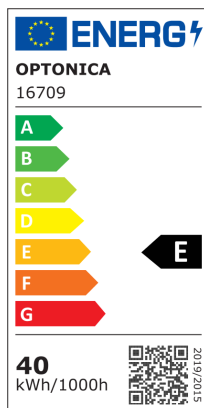

LED vízálló lámpatest 40W 120CM vészhelyzetben - LINKABLE

Putere

40W

Culoare deschisă

White light

Stamps

RoHS

-80

Specificatii tehnice

Brand	Optonica	Instant On	0.1s
Product Code	OT40-A1	Operating Frequency	50-60 Hz
Power	40W	Temperature	-20°C / +40°C
Energy Consumption	40 kWh/1000h	Ra ≥	80
Input voltage	AC220-240V	Life span	25 000 Hours
Flux	4400 Lm	Body Color	Gray + White Body
FLUX per watt	110lm/W	Lumen maintenance at end of service life	70%
IP	65	Size of product	1186x70x60mm
Correlated Color Temperature	6000K	Size of package	1211x65x75mm
Light Color	White light	Items per pack	1
EAN Code	3801057167091	Items per box	9
Energy Efficiency Label	E	Battery life	Up to 3 Hours
Beam angle	120°	Material	PC+Glass
On/Off Cycles	25 000x	Warranty	2 Years