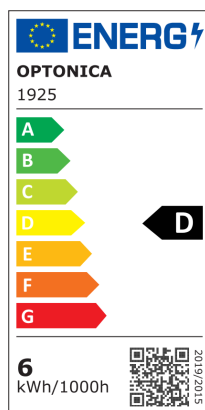

LED Спот GU10 6W Димируем

Мощност

6W

Stamps

Цвят на светлината

Техническа Спецификация

Brand	Optonica	Beam angle	120°
Product Code	SP6-A5	On/Off Cycles	25 000x
Socket	GU10	Instant On	0.1s
Power	6W	Material	Glass
Energy Consumption	6 kWh/1000h	Operating Frequency	50-60 Hz
Input voltage	AC220-240V	Temperature	-20°C / +40°C
Flux	700 lm	Ra ≥	80
FLUX per watt	117lm/W	Life span	25 000 Hours
IP	20	Lumen maintenance at end of service life	70%
Dimmable	Yes	Size of product	50x55 mm
Correlated Color Temperature	6000K	Size of package	50x50x60mm
Light Color	Бяла светлина	Size of Box	525x270x140mm
Wattage Equivalent	58	Items per pack	1
EAN Code	3800156619258	Items per box	100
Energy Efficiency Label	D	Warranty	2 Years