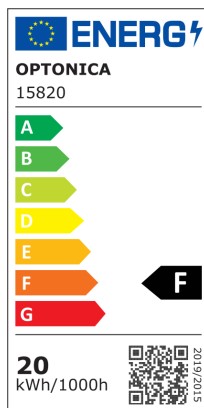

LED SMD Прожектор Черен IP65 с 15см Кабел

Мощност

20W

Цвят на светлината

Неутрална светлина

Stamps

RoHS

-80

Техническа Спецификация

Brand	Optonica
Product Code	FL20-B3
Power	20W
Energy Consumption	20 kWh/1000h
Input voltage	AC180-265V
Flux	1800 lm
FLUX per watt	90lm/W
IP	65
Dimmable	No
Correlated Color Temperature	4000K
Light Color	Неутрална светлина
EAN Code	3801057158204
Energy Efficiency Label	F
Beam angle	120°
On/Off Cycles	25 000x
Instant On	0.1s

Operating Frequency	50-60 Hz
Temperature	-20°C / +40°C
Life span	25 000 Hours
Body Color	Black
LED Type	SMD
Lumen maintenance at end of service life	70%
Size of product	126 x 86 x 27 mm
Size of package	13x3.3x11.7cm
Size of Box	35.5x14x14cm
Items per pack	1
Items per box	20
Material	ALU + Glass
Cable	15 cm
Gross weight	0,240 kg
Net weight	0,202 kg
Warranty	2 Years