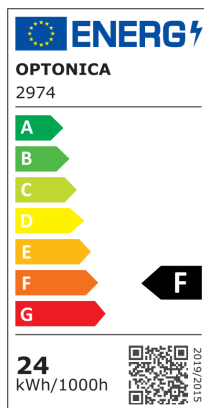

LED háttérvilágítású vékony mini négyzet alakú panel

Putere

24W

Culoare deschisă

Warm white

Stamps

RoHS

-80

24
kWh/1000h

Specificatii tehnice

| | | | |
|-------------------------------------|---------------|---|---------------|
| Brand | Optonica | Instant On | 0.1s |
| Product Code | DL24-B1 | Operating Frequency | 50-60 Hz |
| Power | 24W | Temperature | -20°C / +40°C |
| Energy Consumption | 24 kWh/1000h | Ra ≥ | 80 |
| Input voltage | AC85-265V | Life span | 25 000 Hours |
| Flux | 1920 lm | Body Color | White |
| FLUX per watt | 80 lm/W | Lumen maintenance at end of service life | 70% |
| IP | 20 | Size of product | 300x300x24mm |
| Dimmable | No | Size of package | 32.5x3x30.5cm |
| Correlated Color Temperature | 2700K | Size of Box | 33.5x32x32cm |
| Light Color | Warm white | Items per pack | 1 |
| EAN Code | 3800156629745 | Items per box | 10 |
| Energy Efficiency Label | F | Material | Aluminium |
| Beam angle | 120° | Gross weight | 0,477 kg |
| Hole Size | 280x280mm | Net weight | 0,368 kg |
| On/Off Cycles | 25 000x | Warranty | 2 Years |