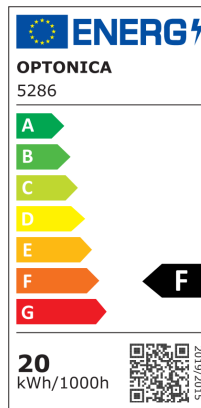

LED mágneses reflektor M35 20W fehér - Dimmelhető

Putere

20W

Culoare deschisă

Neutral white

Stamps

RoHS

-80

Specificatii tehnice

Brand	Optonica	Material	ALU+PC
Product Code	LN20-A4	Operating Frequency	50-60 Hz
Power	20W	Temperature	-20°C / +40°C
Energy Consumption	20 kWh/1000h	Ra ≥	80
Input voltage	DC48V	Life span	25 000 Hours
Flux	1600 lm	Lumen maintenance at end of service life	70%
FLUX per watt	80 lm/W	Size of product	600x34x50.5 mm
IP	20	Size of package	73x38x610 mm
Dimmable	Yes	Size of Box	405x335x255 mm
Correlated Color Temperature	4000K	Items per pack	1
Light Color	Neutral white	Items per box	30
EAN Code	3800156652866	Certificate	IP20; CE & RoHS
Energy Efficiency Label	F	Gross weight	0,393 kg
Beam angle	120°	Net weight	0,3275 kg
On/Off Cycles	25 000x	Series	M35
Instant On	0.1s	Warranty	2 Years