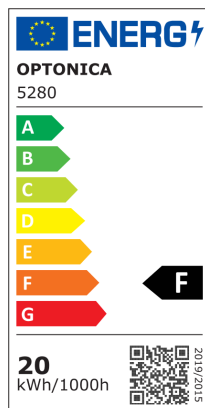

LED mágneses reflektor M35 20W 10 fej Fekete - Dimmelhető

Putere

20W

Culoare deschisă

Stamps

Specificatii tehnice

Brand	Optonica	Temperature	-20°C / +40°C
Product Code	LN20-A4	Ra ≥	80
Power	20W	Life span	25 000 Hours
Energy Consumption	20 kWh/1000h	Lumen maintenance at end of service life	70%
Input voltage	DC48V	Size of product	270x34x50,5mm
Flux	1600 lm	Size of package	290x73x38mm
FLUX per watt	80 lm/W	Size of Box	405x335x255 mm
IP	20	Items per pack	1
Dimmable	Yes	Items per box	30
Correlated Color Temperature	4000K	Material	Plastic+ALU
Light Color	Neutral white	Color	Black
EAN Code	3800156652804	Certificate	IP20; CE & RoHS
Energy Efficiency Label	F	Gross weight	0,377 kg
Beam angle	24°	Net weight	0,3142 kg
On/Off Cycles	25 000x	Series	M35
Instant On	0.1s	Warranty	2 Years
Operating Frequency	50-60 Hz		