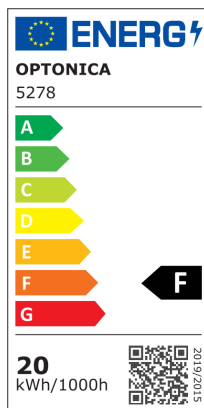

LED mágneses reflektor M35 20W Fekete - Dimmelhető

Putere

20W

Culoare deschisă

Stamps

RoHS

-80

20
kWh/1000h

Specificatii tehnice

Brand	Optonica	Temperature	-20°C / +40°C
Product Code	LN20-A4	Ra ≥	80
Power	20W	Life span	25 000 Hours
Energy Consumption	20 kWh/1000h	Lumen maintenance at end of service life	70%
Input voltage	DC48V	Size of product	600x34x50.5 mm
Flux	1600 lm	Size of package	73x38x610 mm
FLUX per watt	80 lm/W	Size of Box	405x335x255 mm
IP	20	Items per pack	1
Dimmable	Yes	Items per box	30
Correlated Color Temperature	4000K	Material	Plastic+ALU
Light Color	Neutral white	Colors	Black
EAN Code	3800156652781	Certificate	IP20; CE & RoHS
Energy Efficiency Label	F	Gross weight	0,666 kg
Beam angle	120°	Net weight	0,584 kg
On/Off Cycles	25 000x	Series	M35
Instant On	0.1s	Warranty	2 Years
Operating Frequency	50-60 Hz		