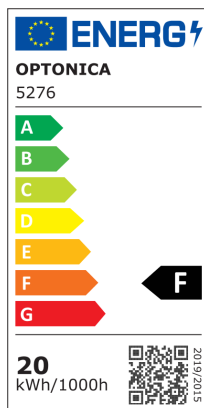

LED mágneses reflektor M35 20W Fekete - Dimmelhető

Putere

20W

Culoare deschisă

Stamps

20
kWh/1000h

Specificatii tehnice

Brand	Optonica	Temperature	-20°C / +40°C
Product Code	LN20-A4	Ra ≥	80
Power	20W	Life span	25 000 Hours
Energy Consumption	20 kWh/1000h	Lumen maintenance at end of service life	70%
Input voltage	DC48V	Size of product	600x34x50.5 mm
Flux	1600 lm	Size of package	73x38x610 mm
FLUX per watt	80 lm/W	Size of Box	405x335x255 mm
IP	20	Items per pack	1
Dimmable	Yes	Items per box	30
Correlated Color Temperature	3000K	Material	Plastic+ALU
Light Color	Warm white	Color	Black
EAN Code	3800156652767	Certificate	IP20; CE & RoHS
Energy Efficiency Label	F	Gross weight	0,666 kg
Beam angle	120°	Net weight	0,584 kg
On/Off Cycles	25 000x	Series	M35
Instant On	0.1s	Warranty	2 Years
Operating Frequency	50-60 Hz		