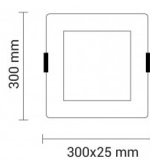

OPTONICA

LED beépített modul négyzet alakú

Putere Culoare deschisă

- 24W  Warm white

Stamps

Specificatii tehnice

Număr de catalog	2456
Brand	Optonica
Product Code	DL24-A4
Power	24W
Energy Consumption	24 kWh/1000h
Input voltage	AC180-260V
Flux	1700 lm
FLUX per watt	70lm/W
IP	20
Dimmable	No
Correlated Color Temperature	2700K
Light Color	Warm white
Wattage Equivalent	192W
EAN Code	3800156624566
Energy Efficiency Label	G
Beam angle	120°

Hole Size	282x282 mm
Power Factor	0.5
On/Off Cycles	25 000x
Instant On	0.2s
Material	Aluminium
Operating Frequency	50-60 Hz
Temperature	-20°C / +40°C
Ra ≥	80
Life span	25 000 Hours
Color Code	827
Lumen maintenance at end of service life	70%
Size of product	300x300x25 mm
Size of package	310x345x35 mm
Size of Box	380x325x365 mm
Items per pack	1
Items per box	10
Gross weight	0,763 kg
Net weight	0,635 kg