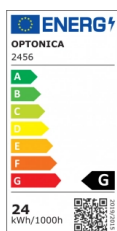

OPTONICA

LED beépített modul négyzet alakú

Putere Culoare deschisă

- 24W  Warm white

Stamps

Specificatii tehnice

Număr de catalog	2456
Brand	Optonica
Product Code	DL24-A4
Power	24W
Energy Consumption	24 kWh/1000h
Input voltage	AC180-260V
Flux	1700 lm
FLUX per watt	70lm/W
IP	20
Dimmable	No
Correlated Color Temperature	2700K
Light Color	Warm white
Wattage Equivalent	192W
EAN Code	3800156624566
Energy Efficiency Label	G
Beam angle	120°

Hole Size	282x282 mm
Power Factor	0.5
On/Off Cycles	25 000x
Instant On	0.2s
Material	Aluminium
Operating Frequency	50-60 Hz
Temperature	-20°C / +40°C
Ra ≥	80
Life span	25 000 Hours
Color Code	827
Lumen maintenance at end of service life	70%
Size of product	300x300x25 mm
Size of package	310x345x35 mm
Size of Box	380x325x365 mm
Items per pack	1
Items per box	10
Gross weight	0,763 kg
Net weight	0,635 kg