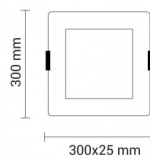

OPTONICA

LED beépített modul négyzet alakú

Putere Culoare deschisă

• 24W

Neutral white

Stamps

Specificatii tehnice

Număr de catalog	2455
Brand	Optonica
Product Code	DL24-A4
Power	24W
Energy Consumption	24 kWh/1000h
Input voltage	AC 85-260V
Flux	1700 lm
FLUX per watt	70lm/W
IP	20
Dimmable	No
Correlated Color Temperature	4500K
Light Color	Neutral white
Wattage Equivalent	192W
EAN Code	3800156624559
Energy Efficiency Label	G
Beam angle	120°

Hole Size	285 x 285 mm
Power Factor	0.5
On/Off Cycles	25 000x
Instant On	0.2s
Material	Aluminium
Operating Frequency	50-60 Hz
Temperature	-20°C / +40°C
Ra ≥	80
Life span	25 000 Hours
Color Code	845
Lumen maintenance at end of service life	70%
Size of product	300x300x25 mm
Size of package	370x320x36 mm
Size of Box	380x325x365 mm
Items per pack	1
Items per box	10
Gross weight	0,763 kg
Net weight	0,635 kg