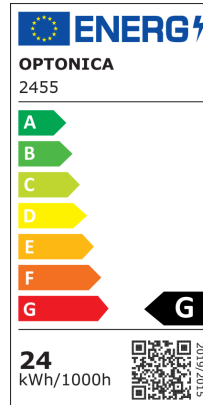

LED beépített modul négyzet alakú

Putere

24W

Culoare deschisă

Stamps

Specificatii tehnice

Brand	Optonica	On/Off Cycles	25 000x
Product Code	DL24-A4	Instant On	0.2s
Power	24W	Material	Aluminium
Energy Consumption	24 kWh/1000h	Operating Frequency	50-60 Hz
Input voltage	AC 85-260V	Temperature	-20°C / +40°C
Flux	1700 lm	Ra ≥	80
FLUX per watt	70lm/W	Life span	25 000 Hours
IP	20	Color Code	845
Dimmable	No	Lumen maintenance at end of service life	70%
Correlated Color Temperature	4500K	Size of product	293x293x25 mm
Light Color	Neutral white	Size of package	370x320x36 mm
Wattage Equivalent	192W	Size of Box	380x325x365 mm
EAN Code	3800156624559	Items per pack	1
Energy Efficiency Label	G	Items per box	10
Beam angle	120°	Gross weight	0,763 kg
Hole Size	285 x 285 mm	Net weight	0,635 kg
Power Factor	0.5	Warranty	2 Years