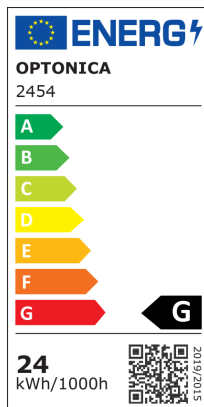

OPTONICA

DATASHEET

LED ugrađeni modul četvrtasti

Snaga

24W

Svijetla boja

White light

Stamps

RoHS

-80

Tehnička specifikacija

Brand	Optonica	On/Off Cycles	25 000x
Product Code	DL24-A4	Instant On	0.2s
Power	24W	Material	Aluminium
Energy Consumption	24 kWh/1000h	Operating Frequency	50-60 Hz
Input voltage	AC85-265V	Temperature	-20°C / +40°C
Flux	1680 lm	Ra ≥	80
FLUX per watt	70lm/W	Life span	25 000 Hours
IP	20	Color Code	860
Dimmable	No	Lumen maintenance at end of service life	70%
Correlated Color Temperature	6000K	Size of product	300x300x25 mm
Light Color	White light	Size of package	310x345x35 mm
Wattage Equivalent	192W	Size of Box	380x325x365 mm
EAN Code	3800156624542	Items per pack	1
Energy Efficiency Label	G	Items per box	10
Beam angle	120°	Gross weight	0,763 kg
Hole Size	282x282 mm	Net weight	0,635 kg
Power Factor	0.5	Warranty	2 Years