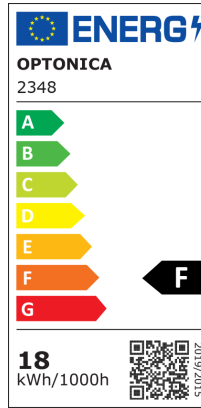

OPTONICA

DATASHEET

LED beépített modul négyzet alakú

Putere

18W

Culoare deschisă

White light

Stamps

RoHS

-80

Specificatii tehnice

Brand	Optonica	On/Off Cycles	25 000x
Product Code	DL18-A4	Instant On	0.2s
Power	18W	Material	Aluminium
Energy Consumption	18 kWh/1000h	Operating Frequency	50-60 Hz
Input voltage	AC180-260V	Temperature	-20°C / +40°C
Flux	1350 lm	Ra ≥	80
FLUX per watt	75lm/W	Life span	25 000 Hours
IP	20	Color Code	860
Dimmable	No	Lumen maintenance at end of service life	70%
Correlated Color Temperature	6000K	Size of product	225x225x25 mm
Light Color	White light	Size of package	230x270x35 mm
Wattage Equivalent	144W	Size of Box	470x370x285 mm
EAN Code	3800156623484	Items per pack	1
Energy Efficiency Label	F	Items per box	20
Beam angle	120°	Gross weight	0,410 kg
Hole Size	205x205 mm	Net weight	0,345 kg
Power Factor	0.5	Warranty	2 Years