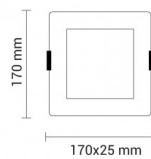

OPTONICA

LED beépített modul négyzet alakú

Putere Culoare deschisă

• 12W

Neutral white

Stamps

Specificatii tehnice

Număr de catalog	2451
Brand	Optonica
Product Code	DL12-A4
Power	12W
Energy Consumption	12 kWh/1000h
Input voltage	AC180-260V
Flux	840 lm
FLUX per watt	70lm/W
IP	20
Dimmable	No
Correlated Color Temperature	4500K
Light Color	Neutral white
Wattage Equivalent	96W
EAN Code	3800156624511
Energy Efficiency Label	G
Beam angle	120°

Hole Size	155x155 mm
Power Factor	0.5
On/Off Cycles	25 000x
Instant On	0.2s
Material	Aluminium
Operating Frequency	50-60 Hz
Temperature	-20°C / +40°C
Ra ≥	80
Life span	25 000 Hours
Color Code	845
Lumen maintenance at end of service life	70%
Size of product	170x170x25 mm
Size of package	180x210x35 mm
Size of Box	550x370x225 mm
Items per pack	1
Items per box	30
Gross weight	0,267 kg
Net weight	0,217 kg