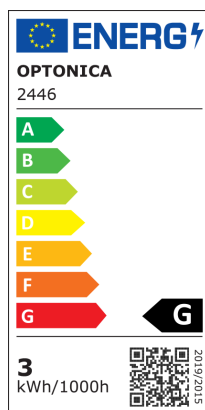

OPTONICA

DATASHEET

LED Модул За Вграждане Квадратен

Мощност

3W

Цвят на светлината

Топла светлина

Stamps

3 kWh/1000h

8102/610E

Техническа Спецификация

Brand	Optonica	On/Off Cycles	25 000x
Product Code	DL3-A4	Instant On	0.2s
Power	3W	Material	Aluminium
Energy Consumption	3 kWh/1000h	Operating Frequency	50-60 Hz
Input voltage	AC180-260V	Temperature	-20°C / +40°C
Flux	150 lm	Ra ≥	80
FLUX per watt	50lm/W	Life span	25 000 Hours
IP	20	Color Code	827
Dimmable	No	Lumen maintenance at end of service life	70%
Correlated Color Temperature	2800K	Size of product	83x83x20 mm
Light Color	Топла светлина	Size of package	95x135x35 mm
Wattage Equivalent	24W	Size of Box	380x210x290 mm
EAN Code	3800156624467	Items per pack	1
Energy Efficiency Label	G	Items per box	40
Beam angle	120°	Gross weight	0,104 kg
Hole Size	75x75 mm	Net weight	0,083 kg
Power Factor	0.5	Warranty	2 Years