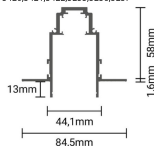

Track System háromfázisú R35B beépíthető - fehér