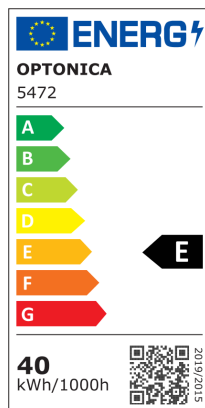

### LED lineáris felfüggesztett fény összekapcsolható 5 év garancia

Putere

40W

Culoare deschisă

White light

Stamps

RoHS

-80

## Specificatii tehnice

Brand	Optonica
Product Code	LN40-A3
Power	40W
Energy Consumption	40 kWh/1000h
Input voltage	AC200-240V
Flux	4000 lm
FLUX per watt	100lm/W
IP	20
Dimmable	No
Correlated Color Temperature	6000K
Light Color	White light
EAN Code	3800156654723
Energy Efficiency Label	E
Beam angle	120°
On/Off Cycles	25 000x
Instant On	0.1s

Operating Frequency	50-60 Hz
Temperature	-20°C / +40°C
Ra ≥	80
Life span	25 000 Hours
Body Color	White
Lumen maintenance at end of service life	70%
Size of product	1185x50x70 mm
Size of package	1430x80x45 mm
Size of Box	1330x250x185 mm
Items per pack	1
Items per box	6
Color Of The Shell	White
Material	Aluminium
Gross weight	1,908 kg
Net weight	1,683 kg
Warranty	5 Years