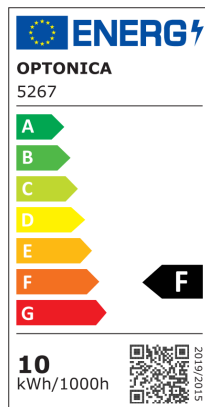

OPTONICA

DATASHEET

10 W LED mágneses sávfény M35

Putere

10W

Culoare deschisă

Stamps

Specificatii tehnice

Brand	Optonica	Temperature	-20°C / +40°C
Product Code	LN10-A4	Ra ≥	80
Power	10W	Life span	25 000 Hours
Energy Consumption	10 kWh/1000h	Lumen maintenance at end of service life	70%
Input voltage	DC48V	Size of product	135x34x50.5 mm
Flux	800lm	Size of package	155x73x38 mm
FLUX per watt	80 lm/W	Size of Box	405x335x255 mm
Dimmable	No	Items per pack	1
Correlated Color Temperature	3000K	Items per box	60
Light Color	Warm white	Material	ALU + PC
EAN Code	3800156652675	Gross weight	0,223 kg
Energy Efficiency Label	F	Net weight	0,188 kg
Beam angle	90°	Series	M35
On/Off Cycles	25 000x	Warranty	2 Years
Operating Frequency	50-60 Hz		